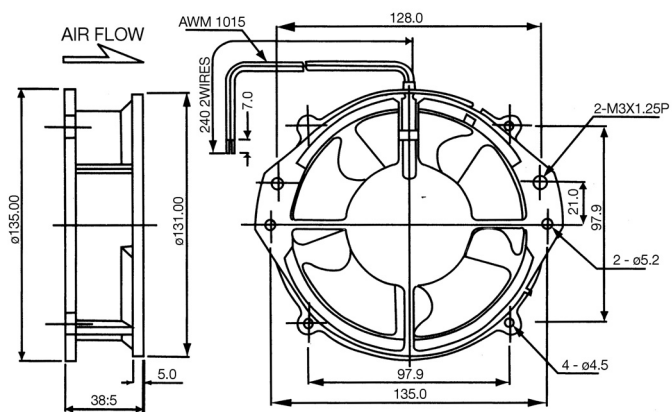

**AXIAL AC FAN**  
**Ø 150x38 mm**

Model	Part No. Terminal Leadwire	Bearing System	Rated Voltage	Freq	Current	Input Power	Speed	Air Flow	Static Pressure	Noise Level	Weight
			V	Hz	A	W	rpm	CFM	mm-H <sub>2</sub> O	dB-A	g
SJ1538HA1	1538HA1SAT(L) 1538HA1BAT(L)	Sleeve Ball	110/120	50/60	0.21/0.28	16/25	2600/3000	72/85	0.21/0.24	45/50	565
SJ1538HA2	1538HA2SAT(L) 1538HA2BAT(L)	Sleeve Ball	220/240	50/60	0.09/0.12	15/22	2600/3000	72/85	0.21/0.24	45/50	565

**Dimensions (mm)**

**Performance Curve**