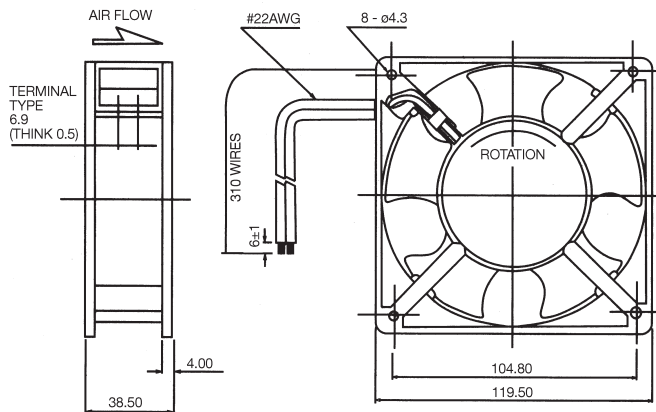

AXIAL AC FAN
120x120x38 mm
DUAL VOLTAGE

Model	Part No. Terminal Leadwire	Bearing System	Rated Voltage	Freq	Current	Input Power	Speed	Air Flow	Static Pressure	Noise Level	Weight
			V	Hz	A	W	rpm	CFM	mm-H ₂ O	dB-A	g
SJ1238HA1/A2	1238HA1SAT(L) 1238HA1BAT(L)	Sleeve Ball	110/120	50/60	0.19/0.26	15/24	2600/3000	84/100	0.28/0.34	45/51	520
SJ1238HA2/A2	1238HA2SAT(L) 1238HA2BAT(L)	Sleeve Ball	220/240	50/60	0.19/0.13	15/24	2600/3000	84/100	0.28/0.34	45/51	520

Dimensions (mm)

Performance Curve