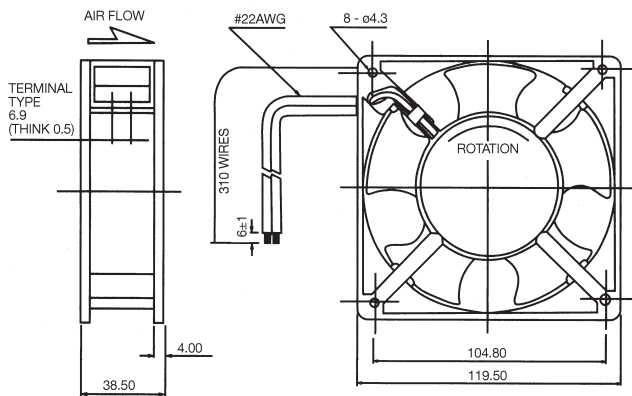

AXIAL AC FAN
120x120x38 mm
24 VOLTAGE

Model	Part No. Terminal Leadwire	Bearing System	Rated Voltage	Freq	Current	Input Power	Speed	Air Flow	Static Pressure	Noise Level	Weight
			V	Hz	A	W	rpm	CFM	mm-H ₂ O	dB-A	g
SJ1238HA24	1238HA24SAT(L) 1238HA24BAT(L)	Sleeve Ball	24	50/60	0.78/0.92	13/15	2600/2900	85/93	0.13/0.25	36/40	520

Dimensions (mm)

Performance Curve

m³ / min