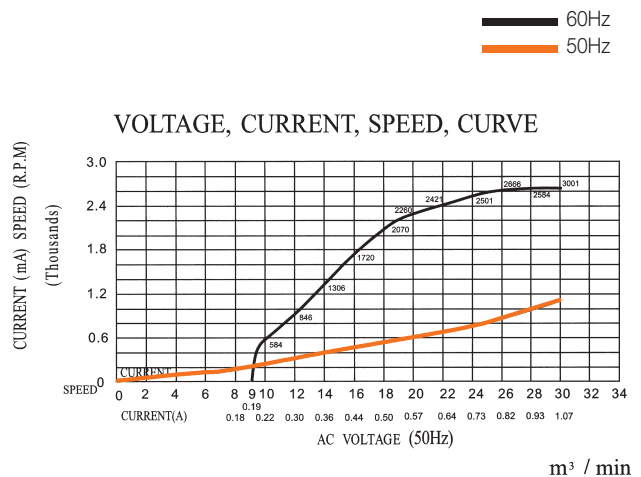

AXIAL AC FAN
120x120x38 mm
24 VOLTAGE

Model	Part No. Terminal Leadwire	Bearing System	Rated Voltage	Freq	Current	Input Power	Speed	Air Flow	Static Pressure	Noise Level	Weight
			V	Hz	A	W	rpm	CFM	mm-H ₂ O	dB-A	g
SJ1238HA24	1238HA24SAT(L) 1238HA24BAT(L)	Sleeve Ball	24	50/60	0.78/0.92	13/15	2600/2900	85/93	0.13/0.25	36/40	520

Dimensions (mm)

Performance Curve

m³ / min