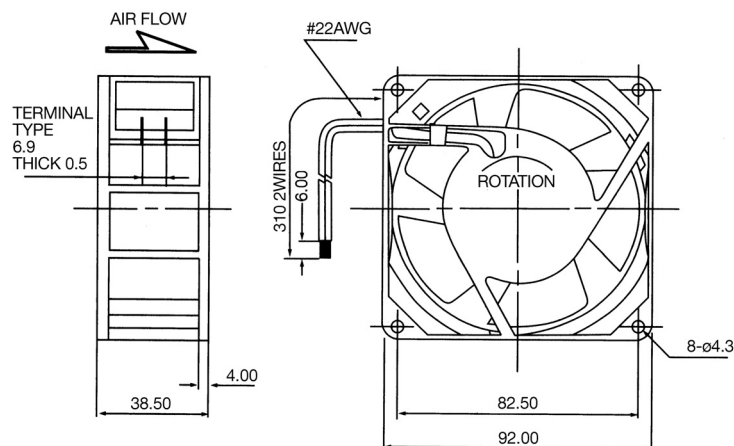

**AXIAL AC FAN**  
**92x92x38 mm**

| Model     | Part No. Terminal Leadwire     | Bearing System | Rated Voltage | Freq  | Current   | Input Power | Speed     | Air Flow | Static Pressure     | Noise Level | Weight |
|-----------|--------------------------------|----------------|---------------|-------|-----------|-------------|-----------|----------|---------------------|-------------|--------|
|           |                                |                | V             | Hz    | A         | W           | rpm       | CFM      | mm-H <sub>2</sub> O | dB-A        | g      |
| SJ9238HA1 | 9238HA1SAT(L)<br>9238HA1BAT(L) | Sleeve Ball    | 110/120       | 50/60 | 0.12/0.15 | 9/15        | 2200/2600 | 45/55    | 0.16/0.21           | 37/41       | 320    |
| SJ9238HA2 | 9238HA2SAT(L)<br>9238HA2BAT(L) | Sleeve Ball    | 220/240       | 50/60 | 0.06/0.08 | 11/17       | 2100/2500 | 45/55    | 0.16/0.21           | 37/41       | 320    |

**Dimensions (mm)**

**Performance Curve**