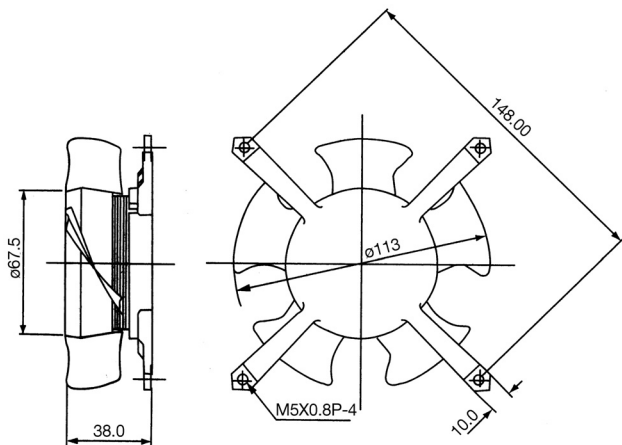

**AXIAL AC FAN**  
**148x148x38 mm**

SJ1238-4A-P

Model	Part No. Terminal Leadwire	Bearing System	Rated Voltage	Freq	Current	Input Power	Speed	Air Flow	Static Pressure	Noise Level	Weight
			V	Hz	A	W	rpm	CFM	mm-H <sub>2</sub> O	dB-A	g
SJ1238HA1-4A	1238HA1SAT(L) 1238HA1BAT(L)	Sleeve Ball	110/120	50/60	0.21/0.28	16/25	2600/3000	84/100	0.28/0.34	45/51	520
SJ1238HA2-4A	1238HA2SAT(L) 1238HA2BAT(L)	Sleeve Ball	220/240	50/60	0.09/0.12	15/22	2600/3000	84/100	0.28/0.34	45/51	520
SJ1238MA1-4A	1238MA1SAT(L) 1238MA1BAT(L)	Sleeve Ball	110/120	50/60	0.13/0.17	10/14	2500/2800	80/90	0.18/0.24	39/43	520
SJ1238MA2-4A	1238MA2SAT(L) 1238MA2BAT(L)	Sleeve Ball	220/240	50/60	0.07/0.09	11/16	2500/2800	80/90	0.18/0.24	39/43	520

**Dimensions (mm)**

**Performance Curve**