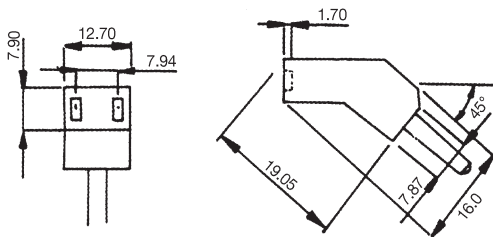

AC.CORD
POWER CORD WITH STRAIGHT CONNECTOR

Type Straight 180°

Type 90°

Type 45°

Type-T

Model	C180	C-90	C-45	CT
Lenght	900 mm	900 mm	900 mm	900 mm