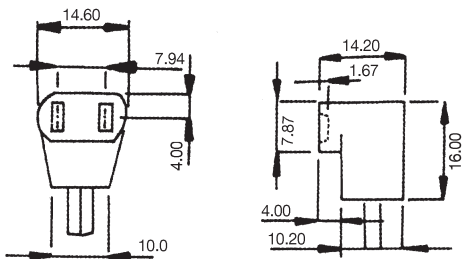

AC.CORD
POWER CORD WITH STRAIGHT CONNECTOR

Type Straight 180°

Type 90°

Type 45°

Type-T

Model	C180	C-90	C-45	CT
Lenght	900 mm	900 mm	900 mm	900 mm