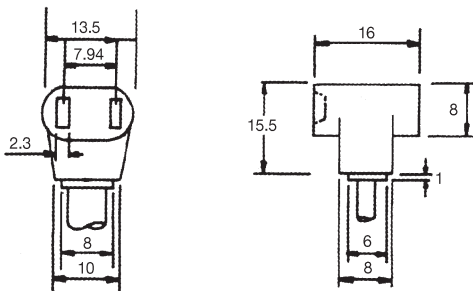

AC.CORD
POWER CORD WITH STRAIGHT CONNECTOR

Type Straight 180°

Type 90°

Type 45°

Type-T

Model	C180	C-90	C-45	CT
Lenght	900 mm	900 mm	900 mm	900 mm