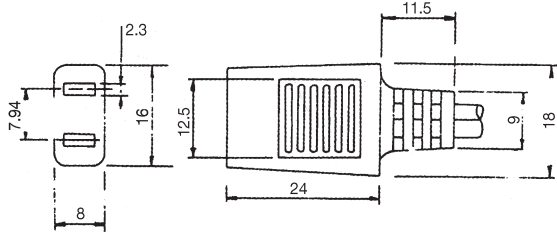

AC.CORD
POWER CORD WITH STRAIGHT CONNECTOR

Type Straight 180°

Type 90°

Type 45°

Type-T

Model	C180	C-90	C-45	CT
Lenght	900 mm	900 mm	900 mm	900 mm