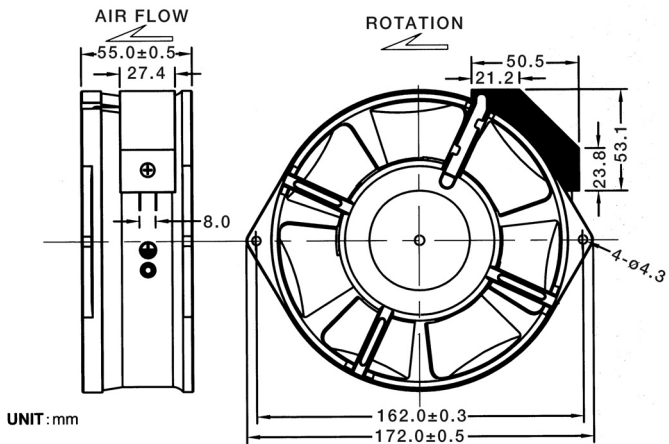

AXIAL AC FAN
172x150x55 mm

Model	Part No. Terminal Leadwire	Bearing System	Rated Voltage	Freq	Current	Input Power	Speed	Air Flow	Air Flow	Static Pressure	Noise Level	Weight
			V	Hz	A	W	rpm	CFM	m ³ /m	Inch-H ₂ O	dB-A	g
SJ1755HA1-7F	SJ1755HA1BAT (L)	Ball	110/120	50/60	0.23/0.27	28/31	2850/3350	245/280	6.92/7.92	0.50/0.55	50/54	860
SJ1755HA2-7F	SJ1755HA2BAT (L)	Ball	220/240	50/60	0.14/0.18	35/40	2850/3350	245/280	6.92/7.92	0.50/0.55	50/54	860

Dimensions (mm)

Performance Curve